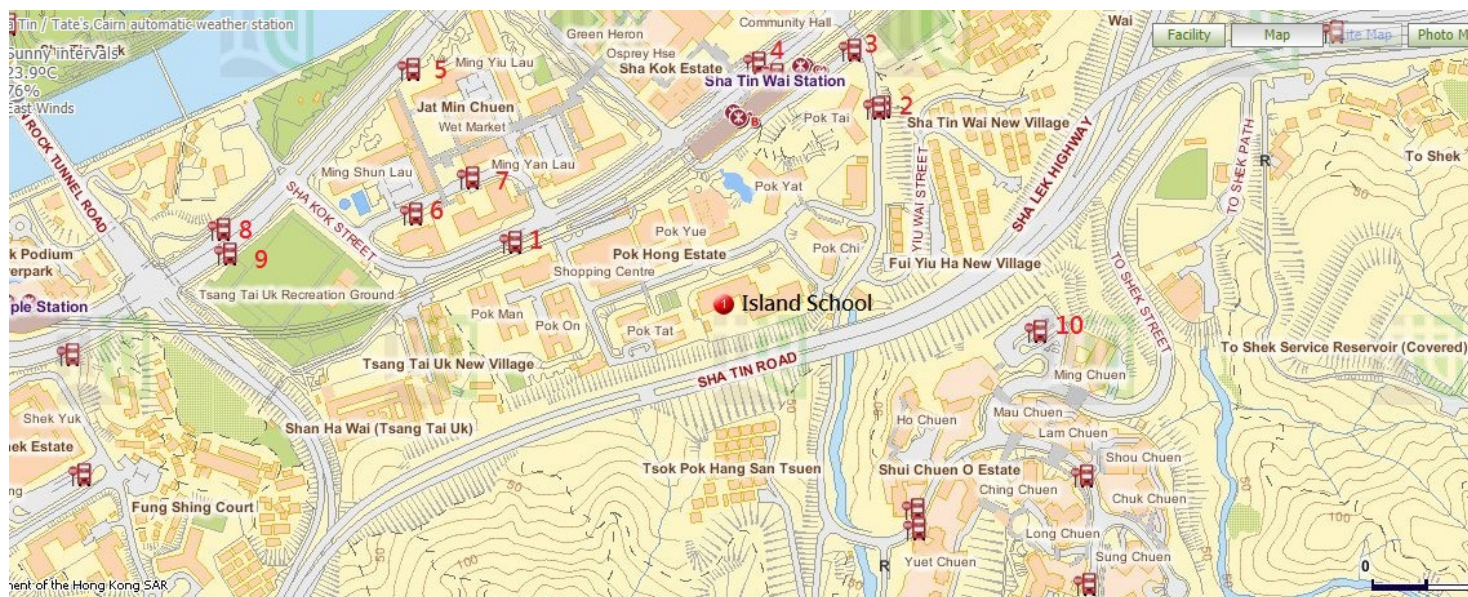

Site A – Pok Hong Estate, Shatin Wai (Year 7 8 12 13)

<p>Route 1</p>	<p>Bus Stops: TIN KA PING PRIMARY SCHOOL, The Salvation Army Tin Ka Ping School, Sha Kok Street 田家炳學校, 救世軍田家炳學校, 沙角街</p> <p>Route Information:</p> <ul style="list-style-type: none"> <u>170</u> Sha Tin Station To Wah Fu (Central) Joint Operation of KMB & CTB , Time or day specific services <u>170</u> Sha Tin Station To Wah Fu (Central) Joint Operation of KMB & CTB <u>182</u> Yu Chui Court To Central (Macau Ferry) Joint Operation of KMB & CTB <u>47X</u> Kwai Shing (East) To Chun Shek Kowloon Motor Bus <u>81K</u> Sui Wo Court To Sun Tin Wai Kowloon Motor Bus <u>85A</u> Kwong Yuen To Kowloon City Ferry Kowloon Motor Bus <u>89B</u> Sha Tin Wai To Kwun Tong Railway Station Kowloon Motor Bus <u>982X</u> Shui Chuen O Estate To Wan Chai (Hennessy Road) Joint Operation of KMB & CTB , Time or day specific services <u>982X</u> YU CHUI COURT To Wan Chai (Hennessy Road) Joint Operation of KMB & CTB , Time or day specific services <u>N170</u> Sha Tin Central (New Town Plaza) To Wah Fu (Central)
-----------------------	---